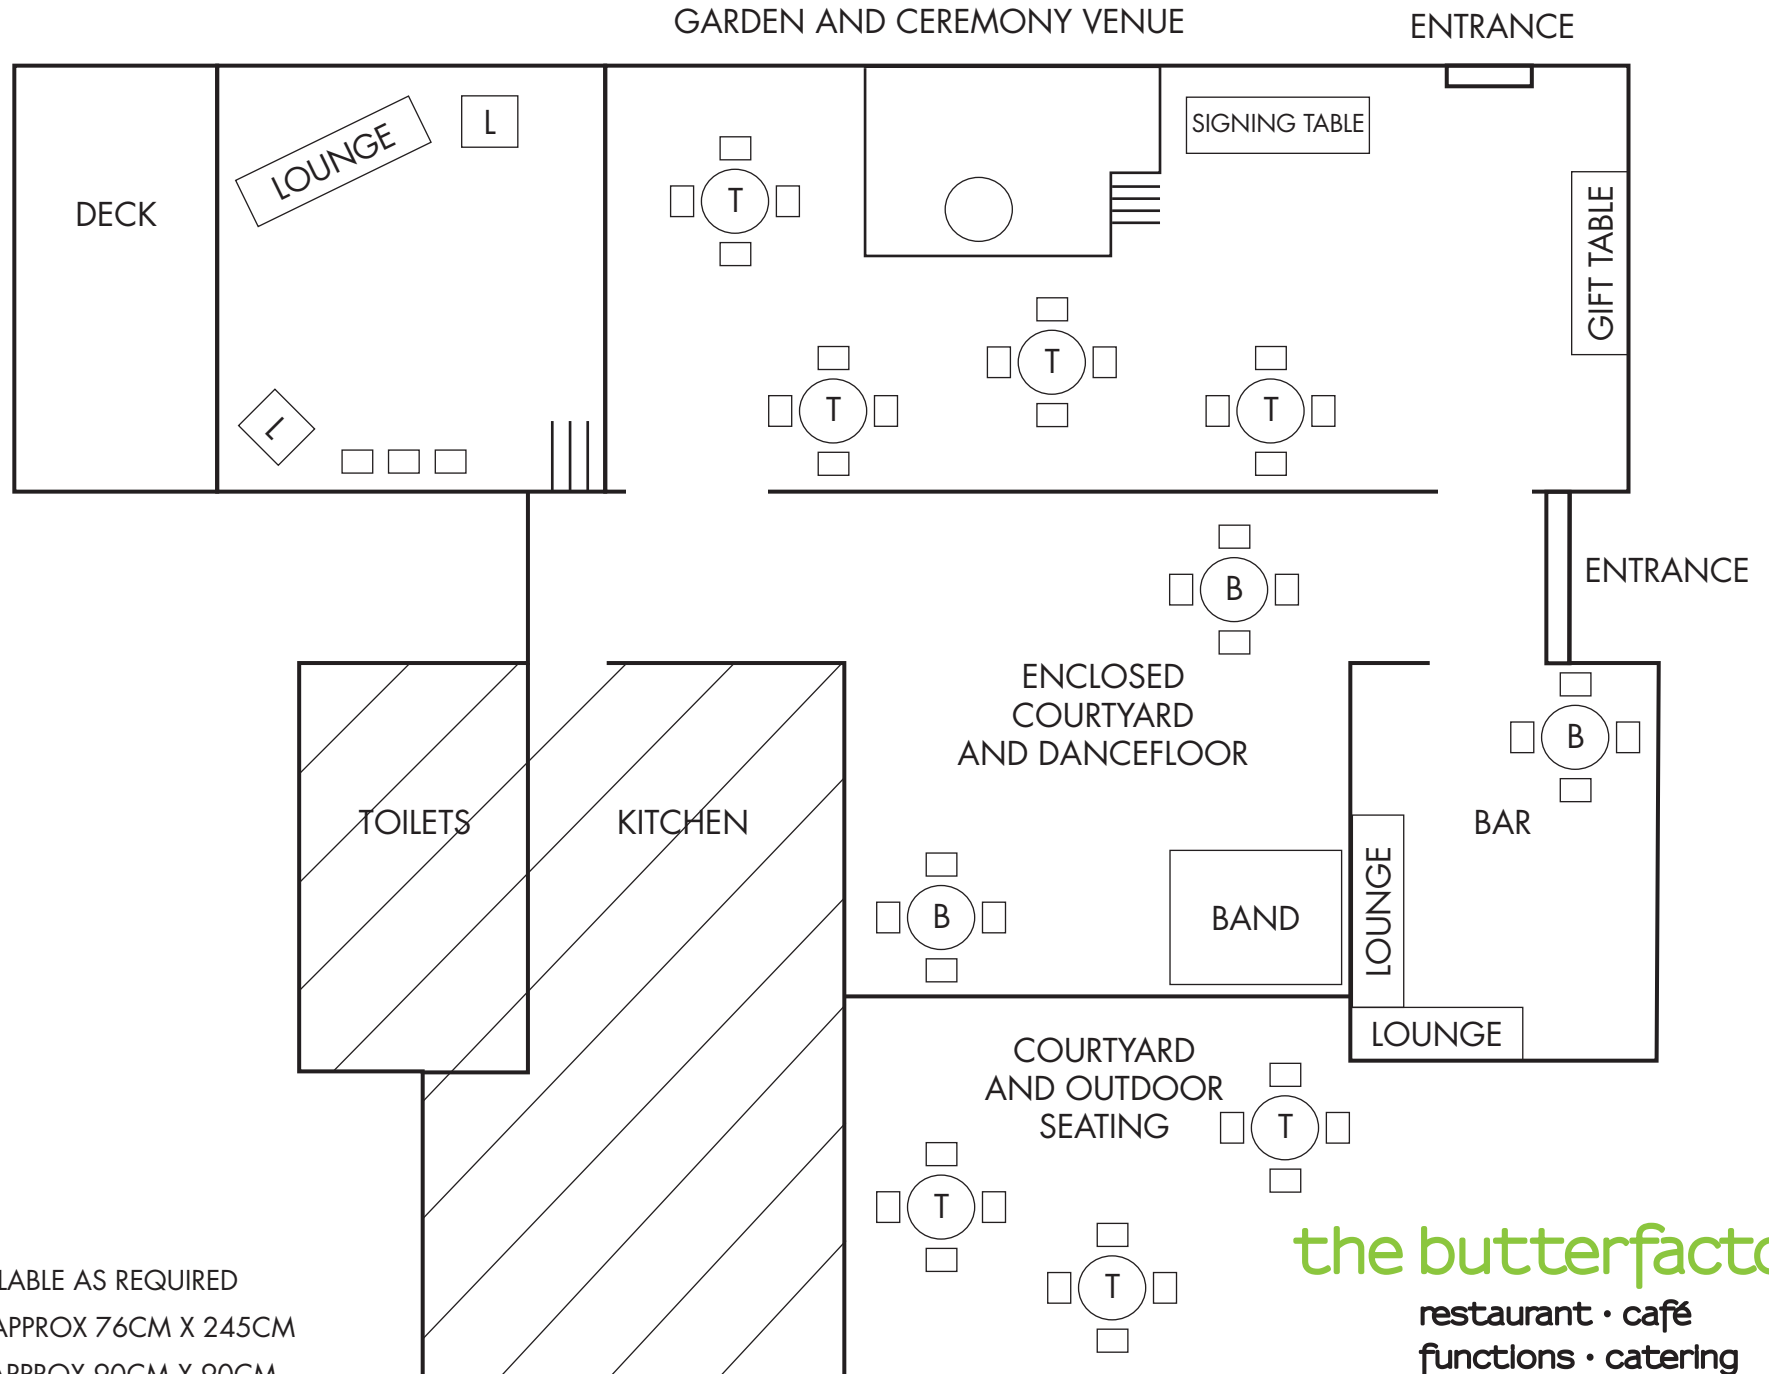

COCKTAIL PARTY PLAN

L = LOUNGE
 T = TABLE
 B = BARREL

SEATING AVAILABLE AS REQUIRED
 LARGE TABLE APPROX 76CM X 245CM
 SMALL TABLE APPROX 90CM X 90CM

the butterfactory
 restaurant • café
 functions • catering