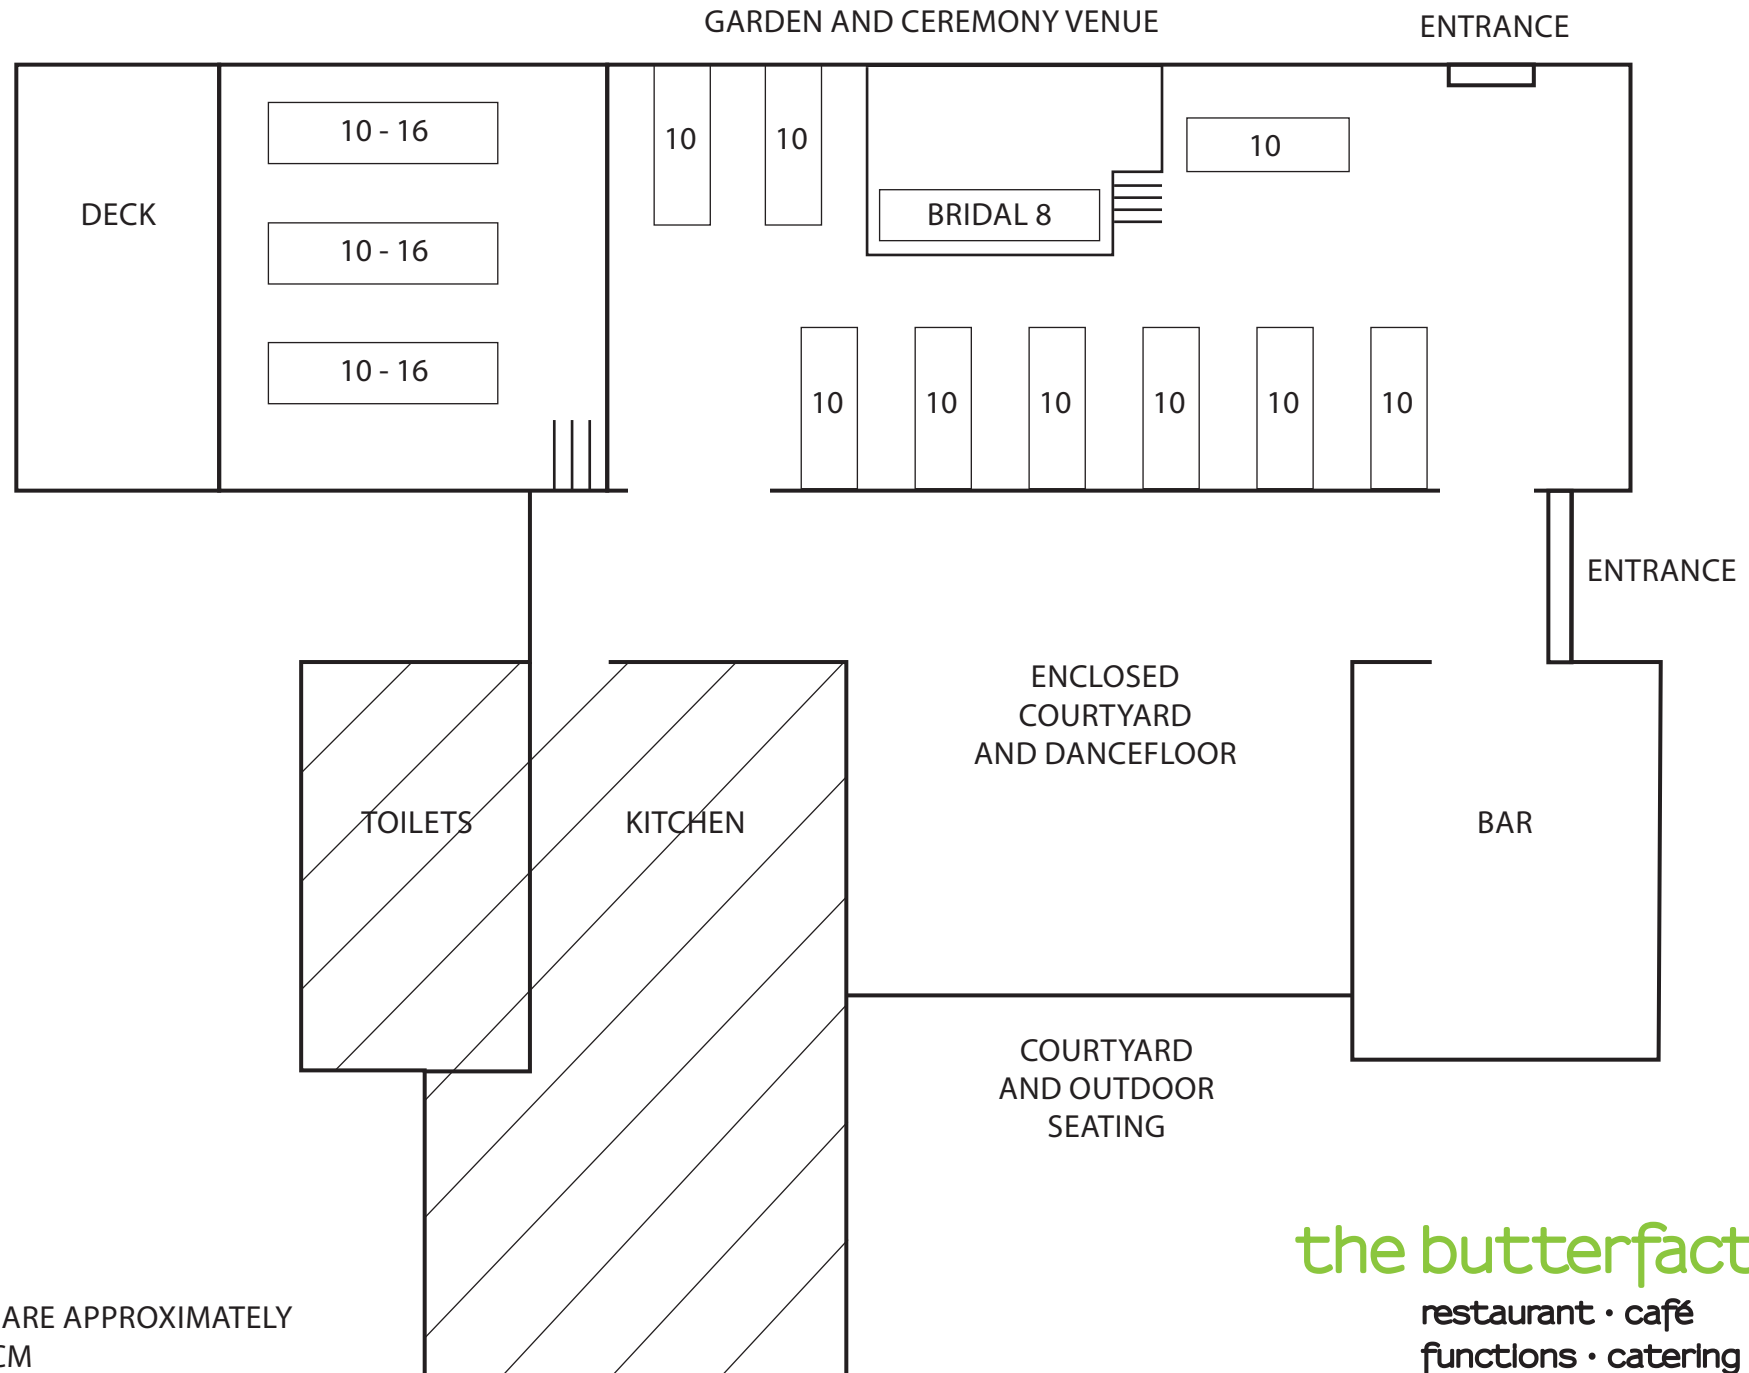

FUNCTION SEATING PLAN

TABLE SIZES ARE APPROXIMATELY
76CM X 245CM

the butterfactory
restaurant • café
functions • catering